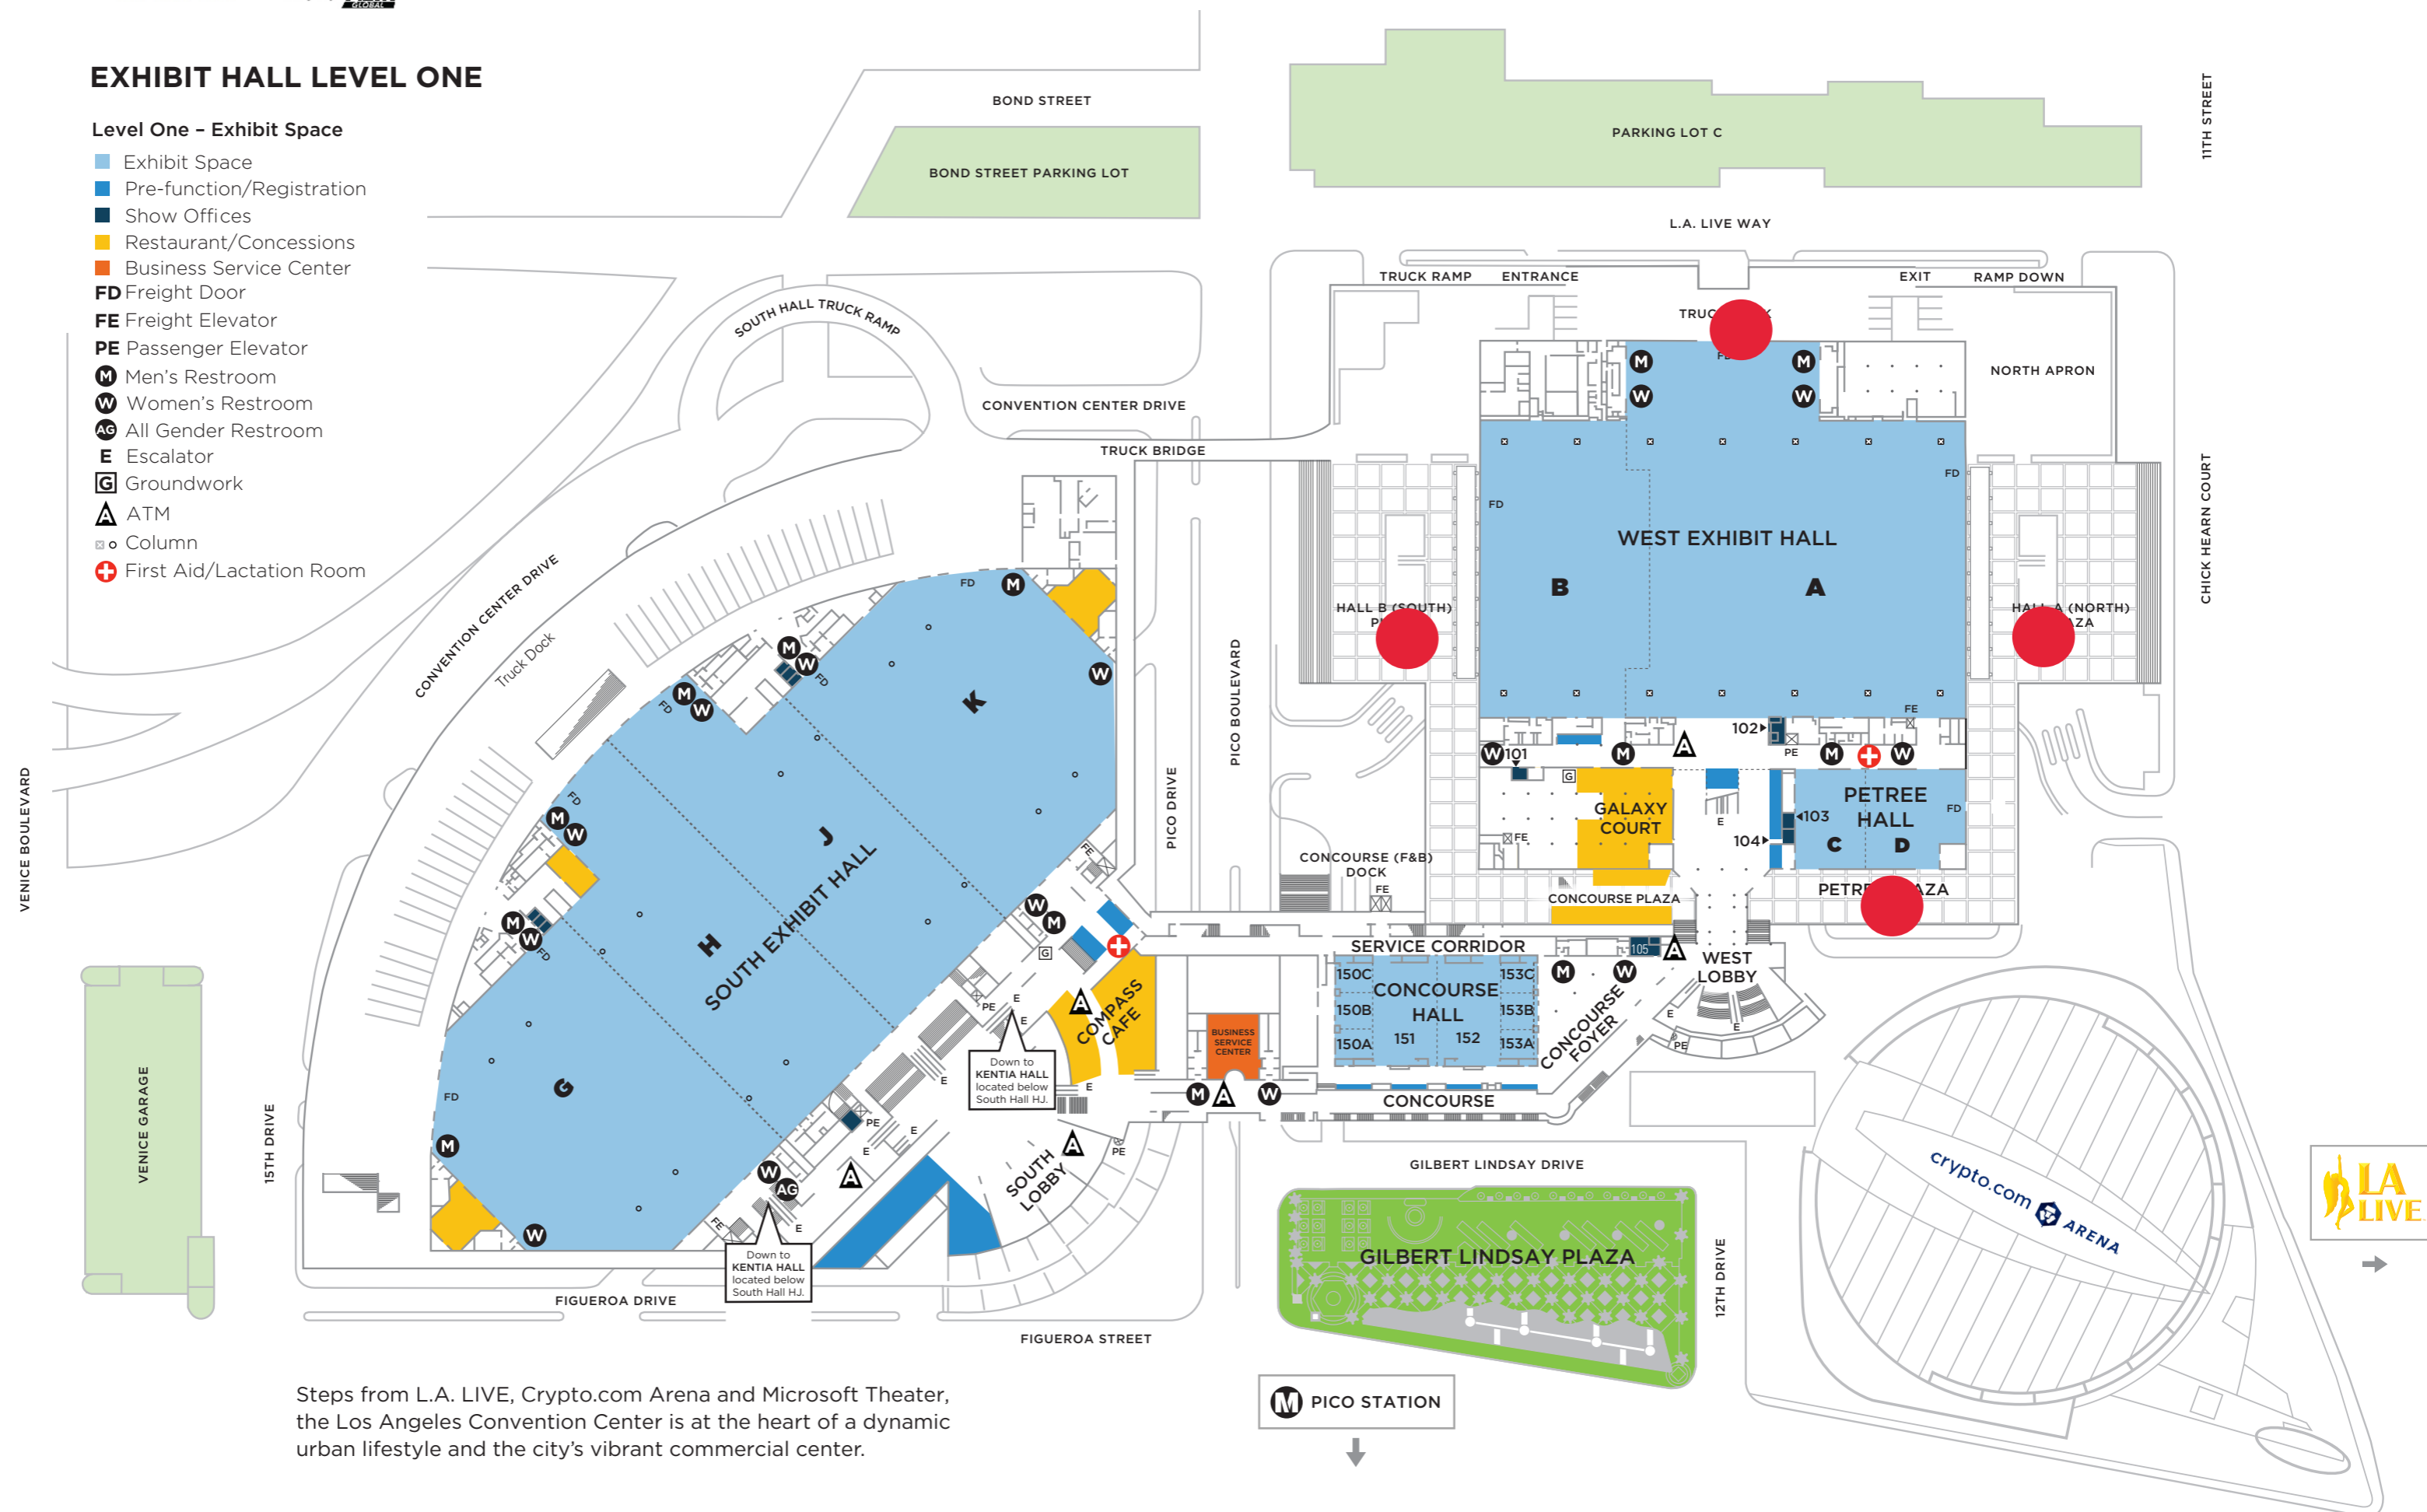

### EXHIBIT HALL LEVEL ONE

#### Level One - Exhibit Space

- Exhibit Space
- Pre-function/Registration
- Show Offices
- Restaurant/Concessions
- Business Service Center
- FD** Freight Door
- FE** Freight Elevator
- PE** Passenger Elevator
- M** Men's Restroom
- W** Women's Restroom
- AG** All Gender Restroom
- E** Escalator
- G** Groundwork
- A** ATM
- Column
- + First Aid/Lactation Room

Steps from L.A. LIVE, Crypto.com Arena and Microsoft Theater, the Los Angeles Convention Center is at the heart of a dynamic urban lifestyle and the city's vibrant commercial center.

**M** PICO STATION